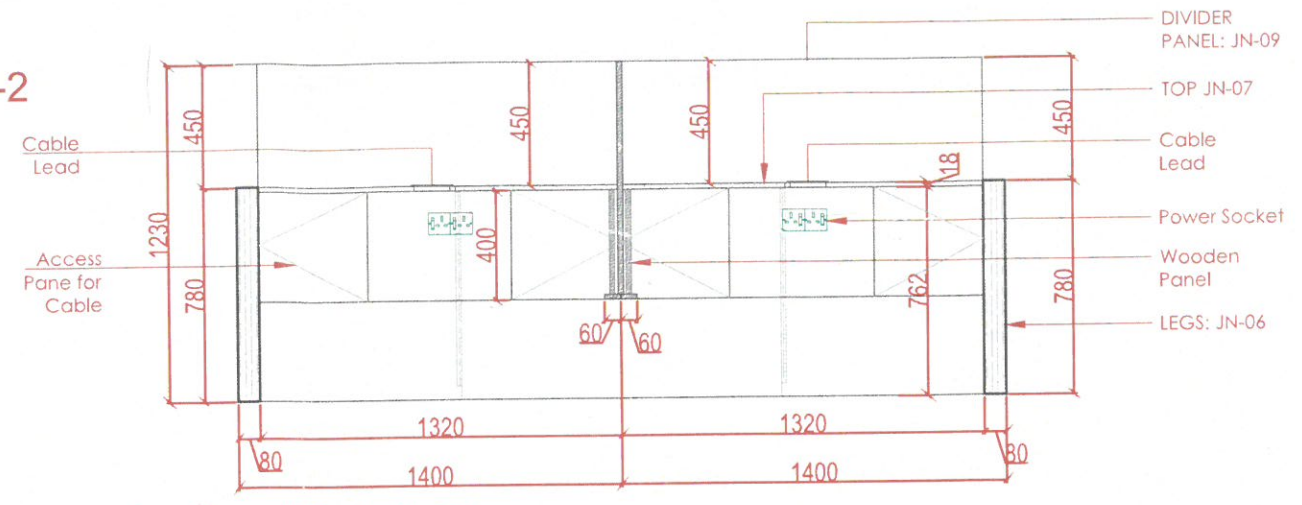

4-Seater Open Office -2
WORKSTATION FOR 4
3rd Floor

Walter Smith Cable Lead - 4 pcs
 Push to open for inner doors - 8 pcs
 Drawer rails 40 cm - 4 pcs
 Handles - 8 pcs
 Locks - 8 pcs

FINISHES

DIVIDER PANEL: JN-09	
TOP JN-07	
LEGS: JN-06	

Project

Owner

Date Description
 DSD-V1-ID-17/11/2024 - REV1

FOR APPROVAL

Project No. : --
 Scale : N/A
 Drawn by : OBJ
 Checked : OBJ
 Cad File : CAD_FILE

Sheet title
 3rd FLOOR
 4-Seater Open Office 2
 WORKSTATION FOR 4
 Floor Plan / Elevation / Sections

Dwg No. No.
 WS-DS-SD-ND-005 SHEET 1

4-Seater Open Office - 1
WORKSTATION FOR 4
3rd Floor

Floor Plan Details

Sectional Details-C

Elevation -B Details

Elevation -A Details

REF. IMAGE

FINISHES	
DIVIDER PANEL: JN-09	
TOP JN-07	
LEGS: JN-06	

Sheet title
3rd FLOOR
4-Seater Open Office 1
WORKSTATION FOR 4
Floor Plan / Elevation / Sections

Dwg No. No.
WS-DS-SD-ND-003 SHEET 1