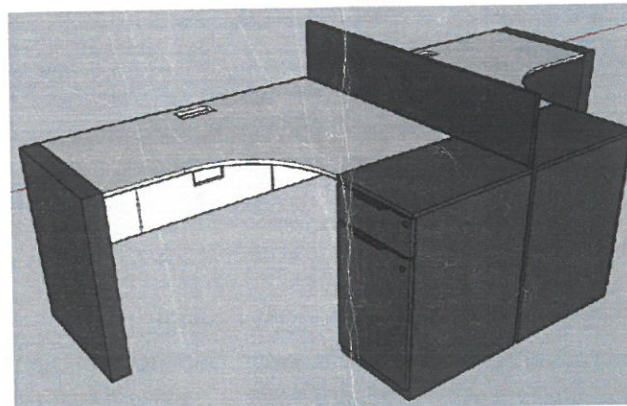

Dwg No. No.
 WS-DS-SD-ND-005 SHEET 1

4-Seater Open Office - 1
WORKSTATION FOR 4
3rd Floor

Floor Plan Details

Sectional Details-C

Elevation -B Details

Elevation -A Details

REF. IMAGE

FINISHES	
DIVIDER PANEL: JN-09	
TOP JN-07	
LEGS: JN-06	

Drawer cut 40cm - 4 pcs
Handles - 8 pcs
Push to open for inner doors ??? - 8 pcs
Wedge Smith Cable mgmt - 4 pcs
Locks - 8 pcs

FOR APPROVAL

Project No. : ---
Scale : N/A
Drawn by : OBJ
Checked : OBJ
Cad File : CAD_FILE