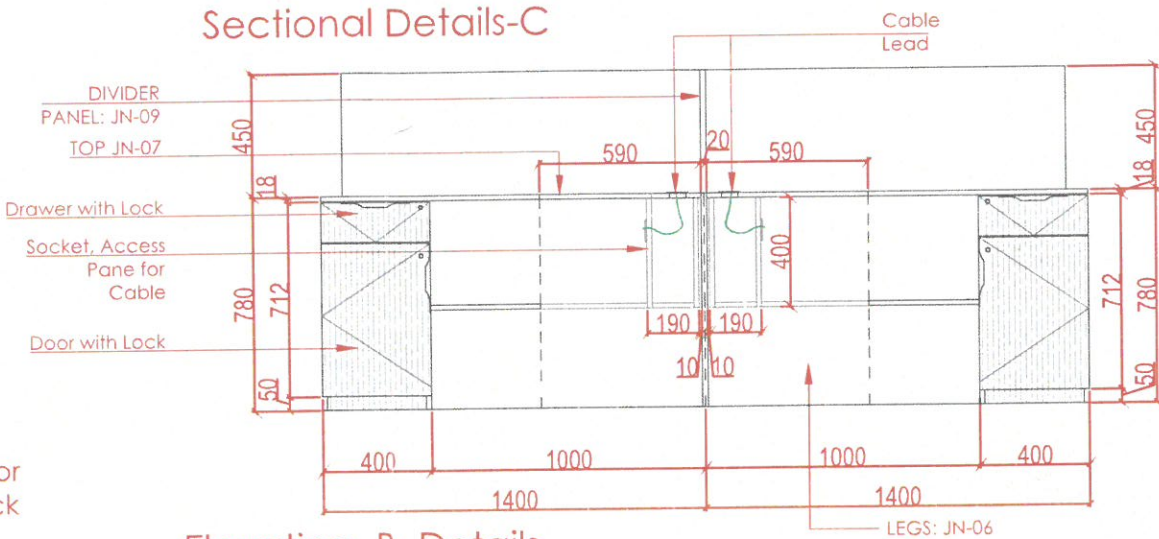

4-Seater Open Office -2
WORKSTATION FOR 4
3rd Floor

Walter Smith Cable Lead - 4 pcs
 Push to open for inner doors - 8 pcs
 Drawer rails 40 cm - 4 pcs
 Handles - 8 pcs
 Locks - 8 pcs

FINISHES

DIVIDER PANEL: JN-09	
TOP JN-07	
LEGS: JN-06	

Project

Owner

Date Description
 DSD-V1-ID-17/11/2024 - REV1

FOR APPROVAL

Project No. : --
 Scale : N/A
 Drawn by : OBJ
 Checked : OBJ
 Cad File : CAD_FILE

Sheet title
 3rd FLOOR
 4-Seater Open Office 2
 WORKSTATION FOR 4
 Floor Plan / Elevation / Sections

Dwg No. No.
 WS-DS-SD-ND-005 SHEET 1

4-Seater Open Office - 1
WORKSTATION FOR 4
3rd Floor

Floor Plan Details

Sectional Details-C

Elevation -B Details

Elevation -A Details

REF. IMAGE

FINISHES	
DIVIDER PANEL: JN-09	
TOP JN-07	
LEGS: JN-06	

Sheet title
3rd FLOOR
4-Seater Open Office 1
WORKSTATION FOR 4
Floor Plan / Elevation / Sections

Dwg No. No.
WS-DS-SD-ND-003 SHEET 1