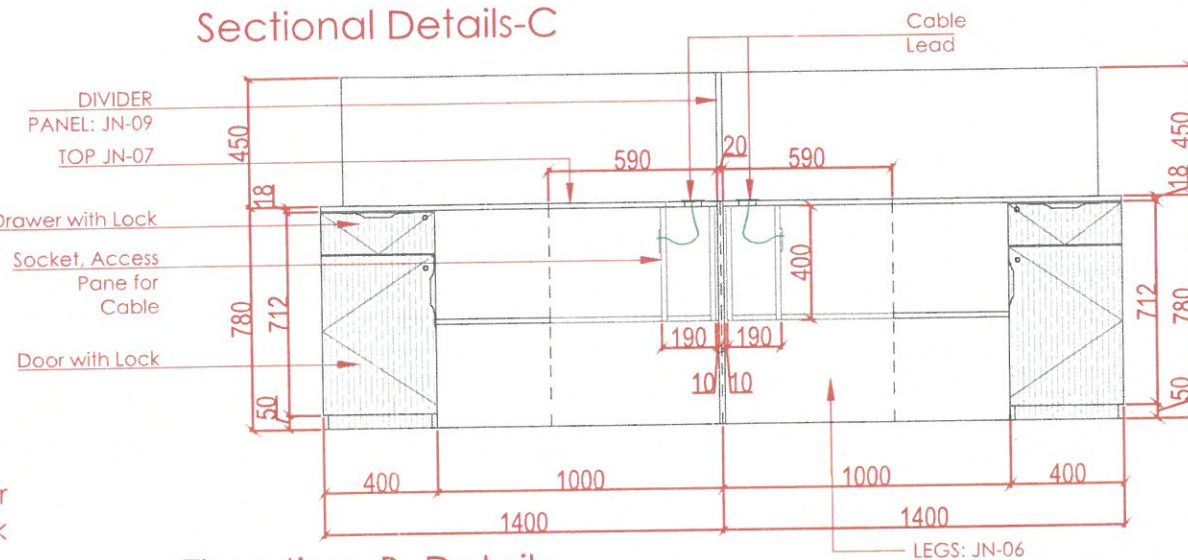

Dwg No. No.
 WS-DS-SD-ND-005 SHEET 1

4-Seater Open Office - 1
WORKSTATION FOR 4
3rd Floor

Floor Plan Details

Sectional Details-C

Elevation -B Details

Elevation -A Details

REF. IMAGE

FINISHES	
DIVIDER PANEL: JN-09	
TOP JN-07	
LEGS: JN-06	

Sheet title
3rd FLOOR
4-Seater Open Office 1
WORKSTATION FOR 4
Floor Plan / Elevation / Sections

Dwg No. No.
WS-DS-SD-ND-003 SHEET 1