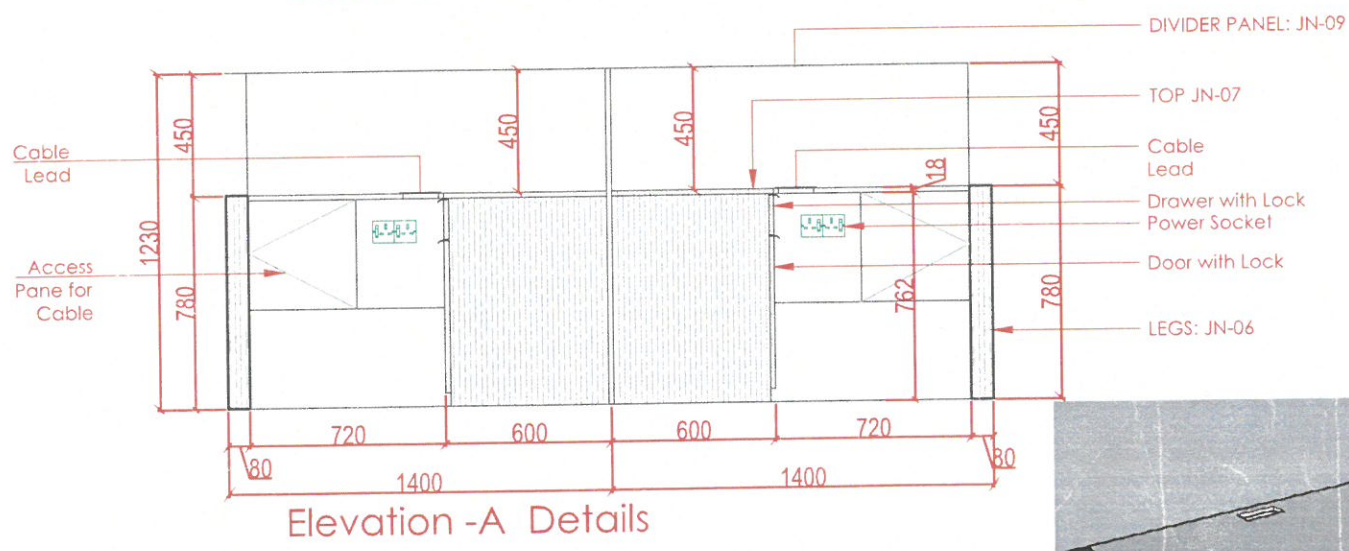

4-Seater Open Office -2
WORKSTATION FOR 4
3rd Floor

Walter Smith Cable Lead - 4 pcs
 Push to open for inner doors - 8 pcs
 Drawer rails 40 cm - 4 pcs
 Handles - 8 pcs
 Locks - 8 pcs

FINISHES

DIVIDER PANEL: JN-09	
TOP JN-07	
LEGS: JN-06	

Project

Owner

Date Description
 DSD-V1-ID-17/11/2024 - REV1

FOR APPROVAL

Project No. : --
 Scale : N/A
 Drawn by : OBJ
 Checked : OBJ
 Cad File : CAD_FILE

Sheet title
 3rd FLOOR
 4-Seater Open Office 2
 WORKSTATION FOR 4
 Floor Plan / Elevation / Sections

Dwg No. No.
 WS-DS-SD-ND-005 SHEET 1

4-Seater Open Office - 1
WORKSTATION FOR 4
3rd Floor

Floor Plan Details

Sectional Details-C

Elevation -B Details

Elevation -A Details

REF. IMAGE

FINISHES	
DIVIDER PANEL: JN-09	
TOP JN-07	
LEGS: JN-06	

Sheet title
3rd FLOOR
4-Seater Open Office 1
WORKSTATION FOR 4
Floor Plan / Elevation / Sections

Dwg No. No.
WS-DS-SD-ND-003 SHEET 1