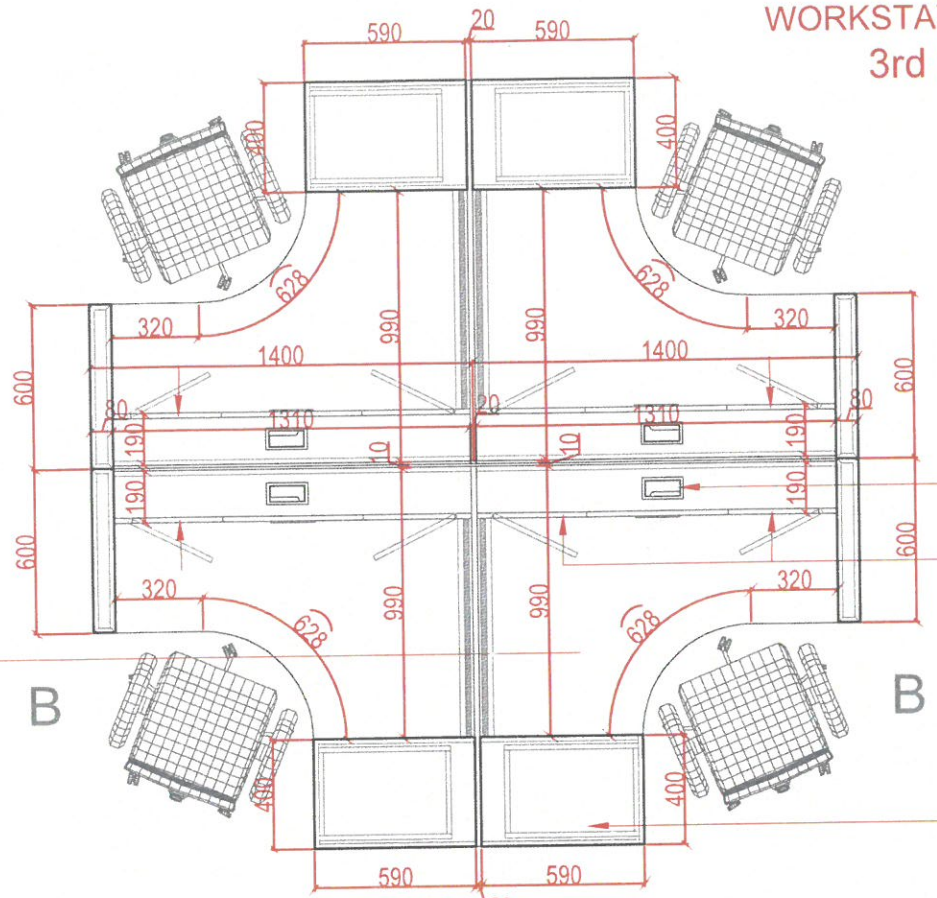

4-Seater Open Office -2
WORKSTATION FOR 4
3rd Floor

Walter Smith Cable Lead - 4 pcs
 Push to open for inner doors - 8 pcs
 Drawer rails 40 cm - 4 pcs
 Handles - 8 pcs
 Locks - 8 pcs

FINISHES

DIVIDER PANEL: JN-09	
TOP JN-07	
LEGS: JN-06	

Project

Owner

Date Description
 DSD-V1-ID-17/11/2024 - REV1

FOR APPROVAL

Project No. : --
 Scale : N/A
 Drawn by : OBJ
 Checked : OBJ
 Cad File : CAD_FILE

Sheet title
 3rd FLOOR
 4-Seater Open Office 2
 WORKSTATION FOR 4
 Floor Plan / Elevation / Sections

Dwg No. No.
 WS-DS-SD-ND-005 SHEET 1

4-Seater Open Office - 1
WORKSTATION FOR 4
3rd Floor

Floor Plan Details

Sectional Details-C

Elevation -B Details

Elevation -A Details

REF. IMAGE

FINISHES	
DIVIDER PANEL: JN-09	
TOP JN-07	
LEGS: JN-06	

Sheet title
3rd FLOOR
4-Seater Open Office 1
WORKSTATION FOR 4
Floor Plan / Elevation / Sections

Dwg No. No.
WS-DS-SD-ND-003 SHEET 1