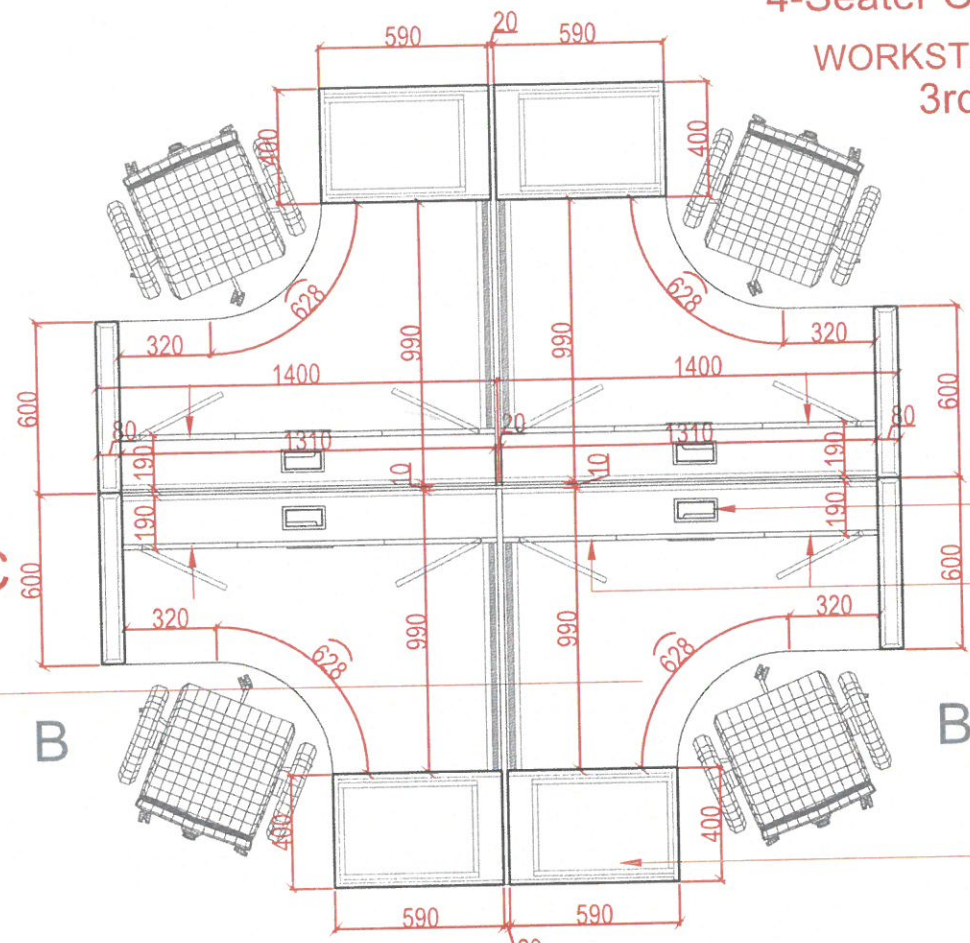

Project

Owner

Date Description
 DSD-V1-ID-17/11/2024 - REV1

FOR APPROVAL

Project No. : --
 Scale : N/A
 Drawn by : OBJ
 Checked : OBJ
 Cad File : CAD_FILE

Sheet title
 3rd FLOOR
 4-Seater Open Office 2
 WORKSTATION FOR 4
 Floor Plan / Elevation / Sections

Dwg No. No.
 WS-DS-SD-ND-005 SHEET 1

4-Seater Open Office - 1
WORKSTATION FOR 4
3rd Floor

Floor Plan Details

Sectional Details-C

Elevation -B Details

Elevation -A Details

REF. IMAGE

FINISHES	
DIVIDER PANEL: JN-09	
TOP JN-07	
LEGS: JN-06	

Drawer cut 40cm - 4 pcs
Handles - 8 pcs
Push to open for inner doors ??? - 8 pcs
Wedge Smith Cable mgmt - 4 pcs
Locks - 8 pcs

FOR APPROVAL

Project No. : ---
Scale : N/A
Drawn by : OBJ
Checked : OBJ
Cad File : CAD_FILE

Sheet title
3rd FLOOR
4-Seater Open Office 1
WORKSTATION FOR 4
Floor Plan / Elevation / Sections

Dwg No. No.
WS-DS-SD-ND-003 SHEET 1