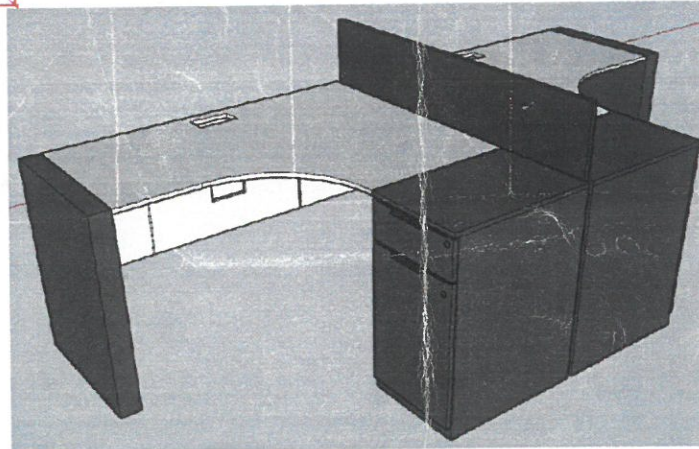

4-Seater Open Office -2
WORKSTATION FOR 4
3rd Floor

Walter Smith Cable Lead - 4 pcs
 Push to open for inner doors - 8 pcs
 Drawer rails 40 cm - 4 pcs
 Handles - 8 pcs
 Locks - 8 pcs

FINISHES

DIVIDER PANEL: JN-09	
TOP JN-07	
LEGS: JN-06	