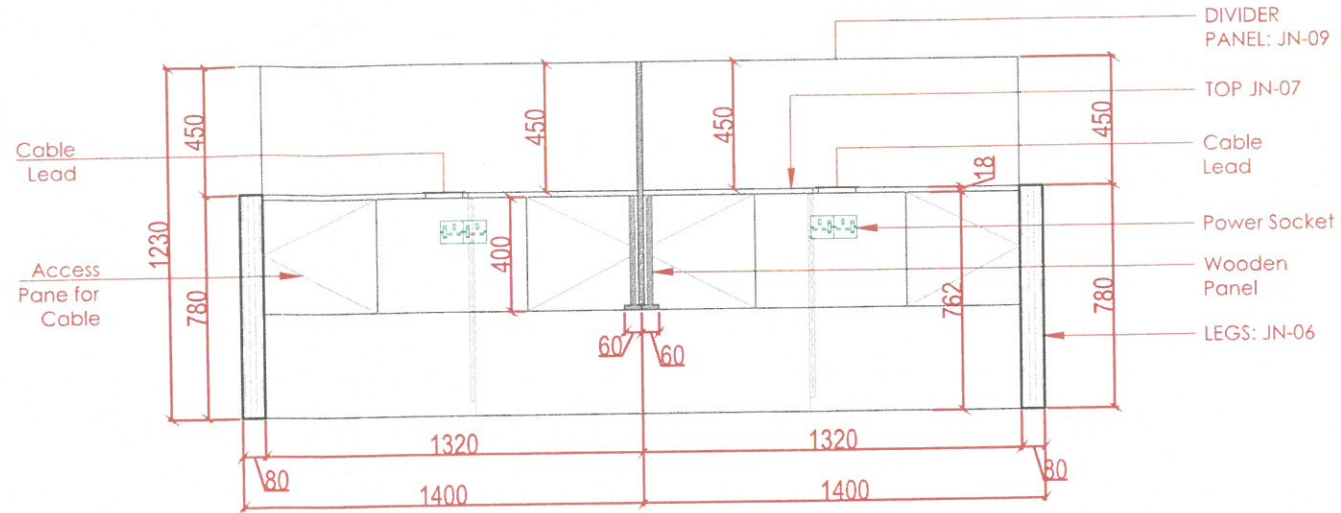

Project

Owner

Date Description
 DSD-V1-ID-17/11/2024 - REV1

FOR APPROVAL

Project No. : --
 Scale : N/A
 Drawn by : OBJ
 Checked : OBJ
 Cad File : CAD_FILE

Sheet title
 3rd FLOOR
 4-Seater Open Office 2
 WORKSTATION FOR 4
 Floor Plan / Elevation / Sections

Dwg No. No.
 WS-DS-SD-ND-005 SHEET 1

4-Seater Open Office - 1
WORKSTATION FOR 4
3rd Floor

Floor Plan Details

Sectional Details-C

Elevation -B Details

Elevation -A Details

REF. IMAGE

FINISHES	
DIVIDER PANEL: JN-09	
TOP JN-07	
LEGS: JN-06	

Sheet title
3rd FLOOR
4-Seater Open Office 1
WORKSTATION FOR 4
Floor Plan / Elevation / Sections

Dwg No. No.
WS-DS-SD-ND-003 SHEET 1