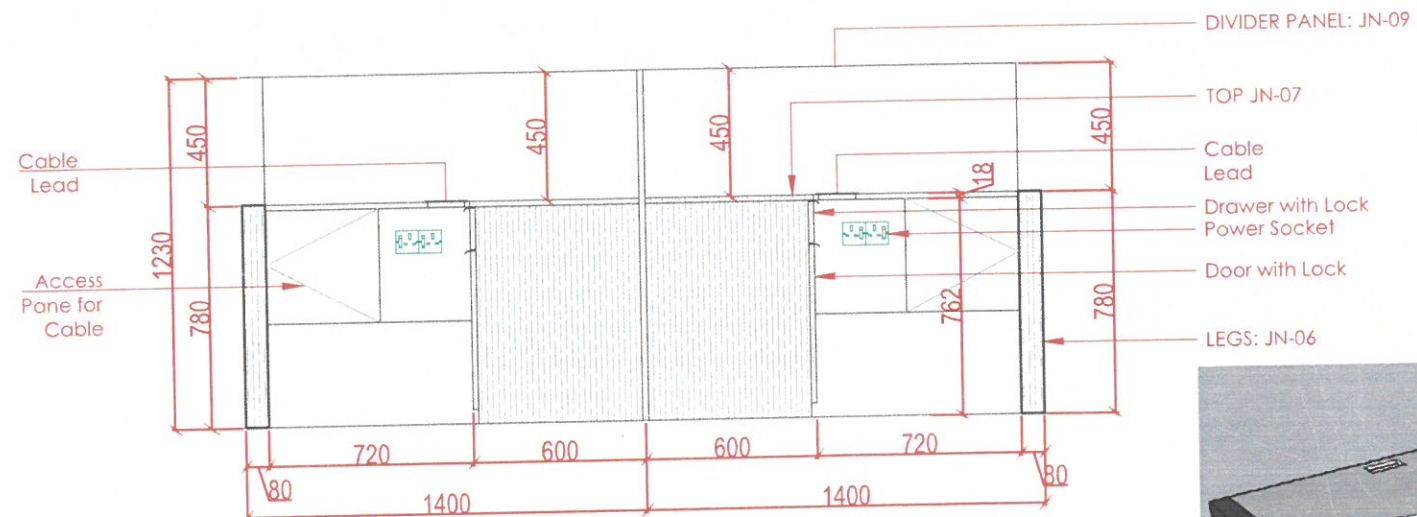

Dwg No. No.
 WS-DS-SD-ND-005 SHEET 1

4-Seater Open Office - 1
WORKSTATION FOR 4
3rd Floor

Floor Plan Details

Sectional Details-C

Elevation -B Details

Elevation -A Details

REF. IMAGE

FINISHES	
DIVIDER PANEL: JN-09	
TOP JN-07	
LEGS: JN-06	

Sheet title
3rd FLOOR
4-Seater Open Office 1
WORKSTATION FOR 4
Floor Plan / Elevation / Sections

Dwg No. No.
WS-DS-SD-ND-003 SHEET 1